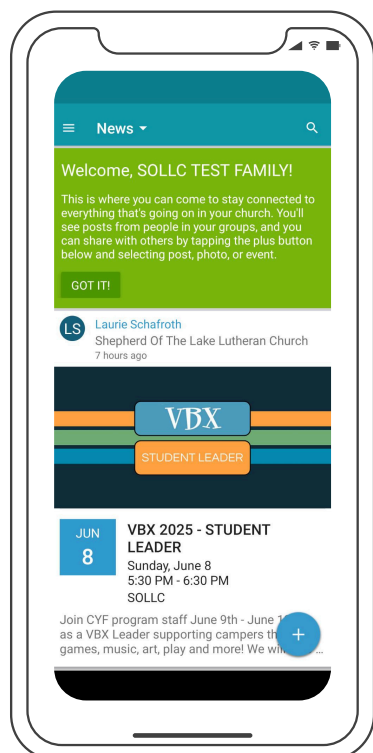

1. Pick up your Android phone and open the Realm Connect App.
2. After you have opened the Realm Connect App, click 'Sign In'.
3. Enter your email address. Make sure this is the same email address you used to sign up for your Realm account with SOLLC.
4. Click 'Sign In'.
5. A Newsfeed will appear showing upcoming events from SOLLC.
6. You have now officially logged into Realm Connect and can explore this app.

# Logging In - Android

1.

Click sign in

2.

Click email source

3.

Enter email, password & click sign in

4.