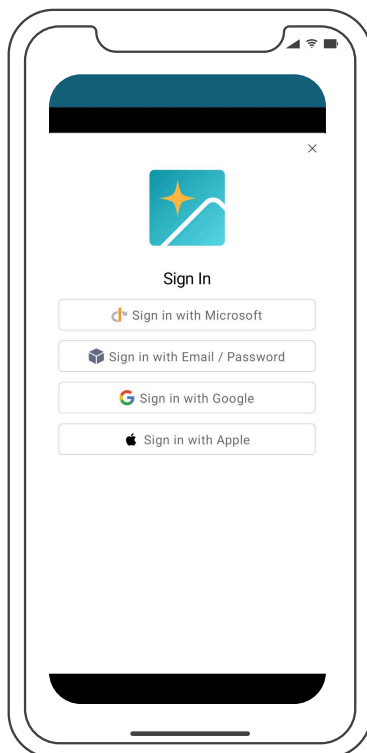

# REALM CONNECT LOGGING IN

(Android)

Let's get connected.

1. Pick up your Android phone and open the Realm Connect App.
2. After you have opened the Realm Connect App, click 'Sign In'.
3. Enter your email address. Make sure this is the same email address you used to sign up for your Realm account with SOLLC.
4. Click 'Sign In'.
5. A Newsfeed will appear showing upcoming events from SOLLC.
6. You have now officially logged into Realm Connect and can explore this app.

# Logging In - Android

1.

Click sign in

2.

Click email source

3.

Enter email, password & click sign in

4.