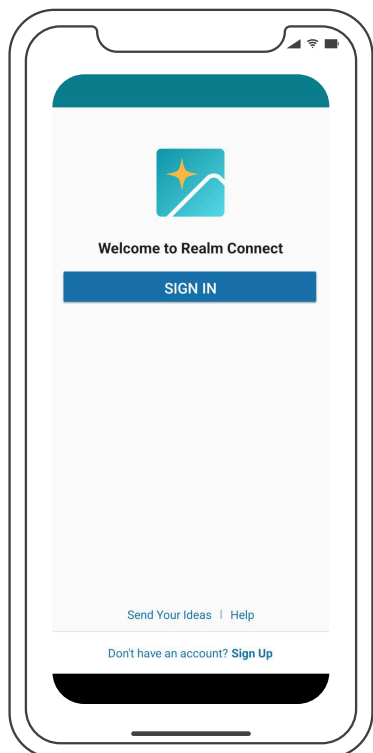

Logging In - Android

1.