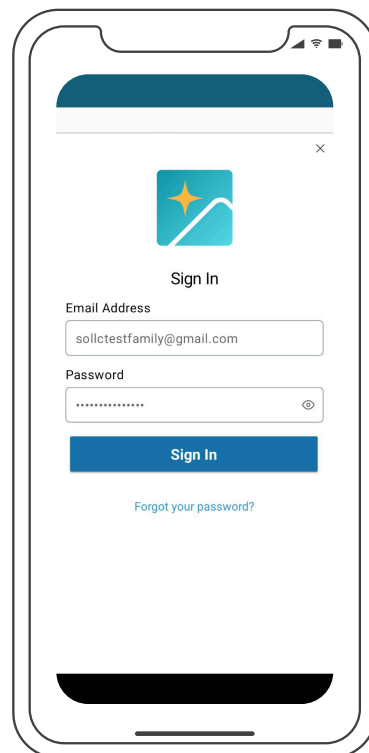

# REALM CONNECT LOGGING IN

(Android)

Let's get connected.

# LOGGING IN

Before you log into the Realm Connect App, you need to have a Realm account set up with SOLLC. If you don't have a Realm Account or don't know if you have one, contact Laurie Schafroth at [laurieschafroth@sollc.org](mailto:laurieschafroth@sollc.org)

1. Pick up your Android phone and open the Realm Connect App.
2. After you have opened the Realm Connect App, click 'Sign In'.
3. Enter your email address. Make sure this is the same email address you used to sign up for your Realm account with SOLLC.
4. Click 'Sign In'.
5. A Newsfeed will appear showing upcoming events from SOLLC.
6. You have now officially logged into Realm Connect and can explore this app.

# Logging In - Android

1.

Click sign in

2.

Click email source

3.

Enter email, password & click sign in

4.